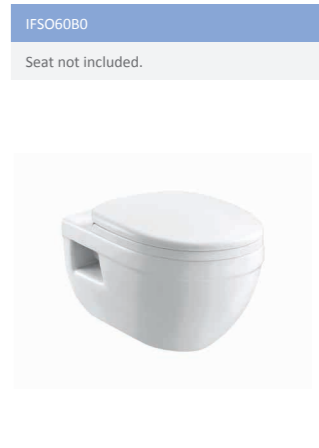

Quick Release seats let you easily remove the seat for convenient and hygienic cleaning at the push of a button.

Code	Description	Description mm	RRP inc. VAT
IFBO30A0	Economy Soft Close Seat	360(w) x 45(h) x 423(d)	£100.99
IFBO30B0	Duraplast Soft Close Standard Quick Release Seat	360(w) x 45(h) x 433(d)	£117.99
IFGR30E0	Duraplast Soft Close Wrap Over Slimline Quick Release Seat	358(w) x 30(h) x 450(d)	£129.99
IFGR30C0	Duraplast Soft Close Slimline Quick Release Seat	358(w) x 30(h) x 435(d)	£129.99

IFSOWC01
Seat not included.

IFSO20A0
Dual Flush Cistern
RRP inc. VAT £90.99

IFSO10A0
Pan with Fixings
RRP inc. VAT £213.99