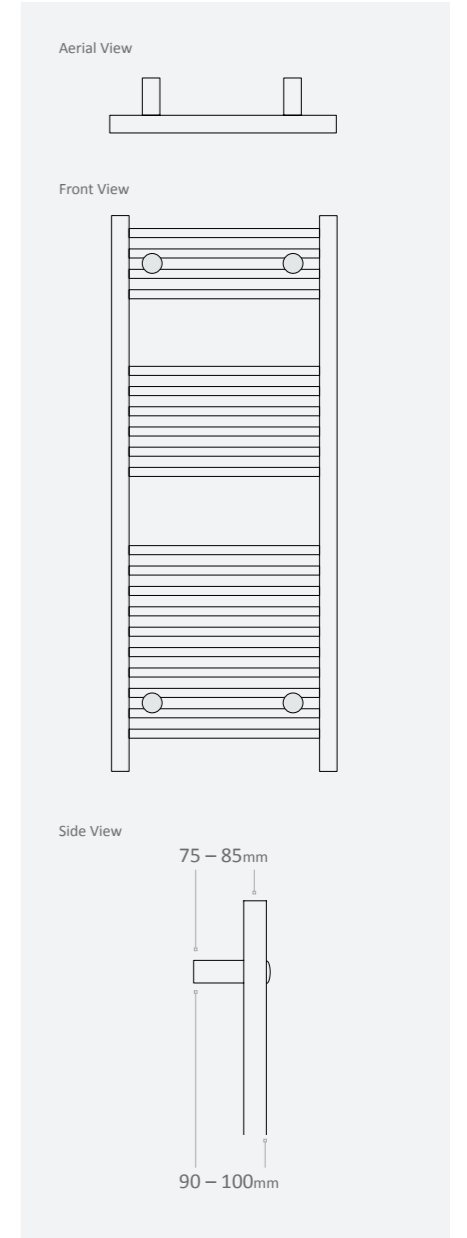

Straight

Code	Height mm	Width mm	Elements	Watts	BTU's	RRP Inc. VAT
Anthracite						
SAA080040AN	800	400	14	283	966	£121.99
SAA080050AN	800	500	14	338	1153	£127.99
SAA080060AN	800	600	14	394	1344	£136.99
SAA120040AN	1200	400	20	402	1372	£176.99
SAA120050AN	1200	500	20	480	1638	£182.99
SAA120060AN	1200	600	20	557	1900	£190.99
SAA160050AN	1600	500	26	644	2197	£260.99
SAA160060AN	1600	600	26	755	2576	£265.99
SAA180050AN	1800	500	30	735	2508	£288.99
SAA180060AN	1800	600	30	854	2914	£297.99

Saar Features

- Outputs tested to EN442
- All products CE approved
- High quality materials and engineering
- Dual energy options

Available Colours