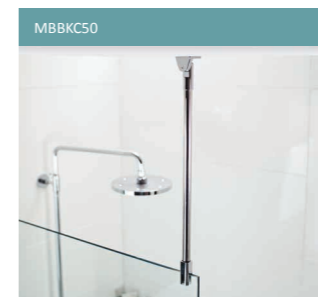

Round Brace Bars

Square Brace Bars

Deflector Panel Features

Deflector panels can be added to your wetroom panel to increase the water integrity for your wetroom. Select between fixed or pivoting deflector panels. The pivoting deflector panel rotates through 180° with a smooth pivot motion, it is reversible and when not in use be folded flat against the glass to improve access into the shower. The fixed deflector panel is supplied with a chromed brass foot with a soft rubber base which is cut down to size on site to suit the shower tray, with a height of 2000mm and available in 8mm or 10mm glass thickness the deflector panel makes it an ideal addition to your wetroom.