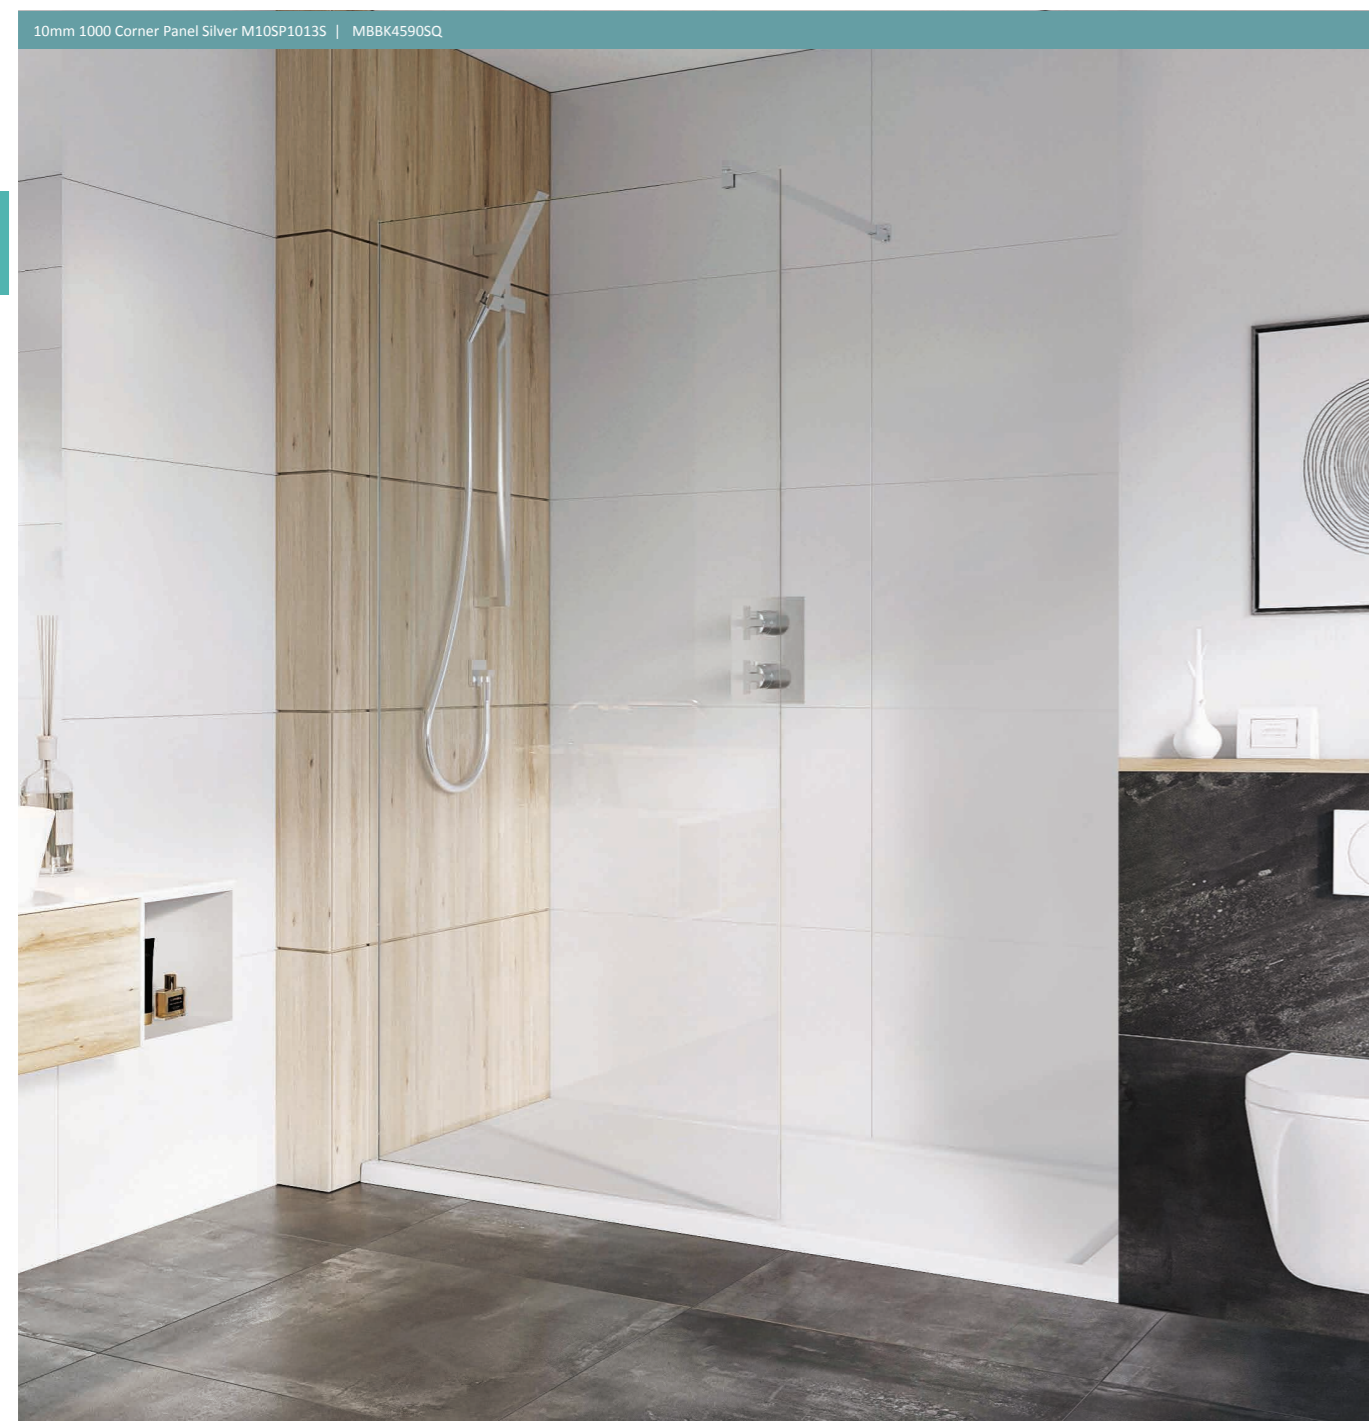

Wetroom Panel Features

This extensive range of Wetroom Panel sizes and options offers you flexibility to create the perfect showering space. With various configurations available, a choice of either Bright Silver, Black, Brushed Brass or Brushed Nickel frame with round or square bracing, we have everything covered to tailor to your own style. To create your bespoke wetroom firstly select the size of panel you require in either 8mm or 10mm glass thickness; select your colour; select your configuration; select between a fixed or pivoting deflector panel if required; and finally select your desired bracing bars.

- Height: 2000mm
- Thickness: 8mm or 10mm
- Reversible for right or left hand fixing
- Choice of colour finishes available in selected sizes: Black, Bright Silver, Brushed Brass and Brushed Nickel.

8mm Wetroom

Description	Size mm	Code	Silver	Black	Brushed Brass	Brushed Nickel	RRP Inc. VAT
Corner Panel (includes wall fixing kit allowing +/- 7.5mm of vertical adjustment)							
400 Corner Panel	365	M8SP413	•	•			£183.99
500 Corner Panel	465	M8SP513	•	•			£191.99
600 Corner Panel	565	M8SP613	•	•	•	•	£200.99
700 Corner Panel	665	M8SP713	•	•	•	•	£208.99
760 Corner Panel	725	M8SP7613	•	•	•	•	£213.99
800 Corner Panel	765	M8SP813	•	•	•	•	£216.99
900 Corner Panel	865	M8SP913	•	•	•	•	£225.99
1000 Corner Panel	965	M8SP1013	•	•	•	•	£236.99
1100 Corner Panel	1065	M8SP1113	•	•	•	•	£251.99
1200 Corner Panel	1165	M8SP1213	•	•	•	•	£267.99
1400 Corner Panel	1365	M8SP1413	•	•	•	•	£282.99
Deflector Panel (includes fixed or pivoting corner fixing kit)							
200 Fixed Deflector Panel	226	M8SPL213	•	•			£135.99
200 Pivoting Deflector Panel	243	M8SPM213	•	•			£175.99
300 Pivoting Deflector Panel	343	M8SPM313	•	•	•	•	£179.99
400 Pivoting Deflector Panel	443	M8SPM413	•	•			£184.99

10mm Wetroom

Description	Size mm	Code	Silver	Black	Brushed Brass	Brushed Nickel	RRP Inc. VAT
Corner Panel (includes wall fixing kit allowing +/- 7.5mm of vertical adjustment)							
400 Corner Panel	350	M10SP413	•	•			£198.99
500 Corner Panel	450	M10SP513	•	•			£215.99
600 Corner Panel	550	M10SP613	•	•	•	•	£238.99
700 Corner Panel	650	M10SP713	•	•	•	•	£250.99
760 Corner Panel	710	M10SP7613	•	•	•	•	£258.99
800 Corner Panel	750	M10SP813	•	•	•	•	£264.99
900 Corner Panel	850	M10SP913	•	•	•	•	£276.99
1000 Corner Panel	950	M10SP1013	•	•	•	•	£290.99
1100 Corner Panel	1050	M10SP1113	•	•	•	•	£309.99
1200 Corner Panel	1150	M10SP1213	•	•	•	•	£329.99
1400 Corner Panel	1350	M10SP1413	•	•	•	•	£348.99
Deflector Panel (includes fixed or pivoting corner fixing kit)							
200 Fixed Deflector Panel	226	M10SPL213	•	•			£168.99
200 Pivoting Deflector Panel	243	M10SPM213	•	•			£217.99
300 Pivoting Deflector Panel	343	M10SPM313	•	•	•	•	£224.99
400 Pivoting Deflector Panel	443	M10SPM413	•	•			£230.99

Wetroom Panel Configurations

This is a selection of configurations which can be created using either 8mm or 10mm Wetroom Panels including the variety of brace bars on offer.

Selected bracing options are available in Bright Silver, Black, Brushed Brass or Brushed Nickel finishes (See page 95 for bracing options).

Due to the nature of the product water integrity cannot be guaranteed – please consult your installer.