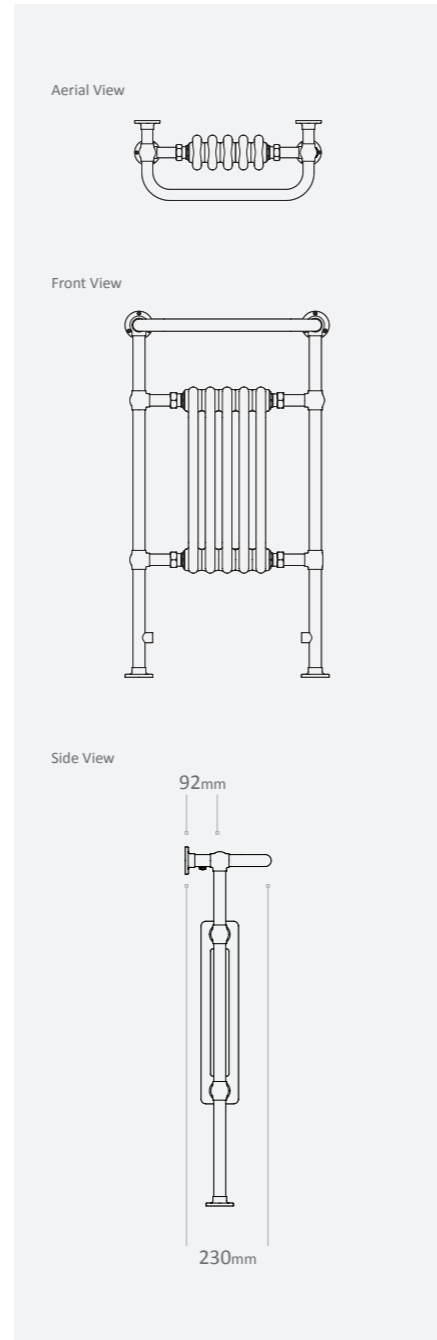

Traditional

Code	Height mm	Width mm	Elements	Watts	BTU's	RRP Inc. VAT
Chrome with White Column						
MDLELAN001C	963	538	1	392	1338	£1036.99
MDLELAN002C	963	673	1	554	1890	£1230.99
MDLELAN003C	963	763	1	653	2228	£1446.99

Elan Features

- A combination of towel warmer and radiator
- High quality steel
- Available in three sizes
- Available with a chrome frame and white inset radiator