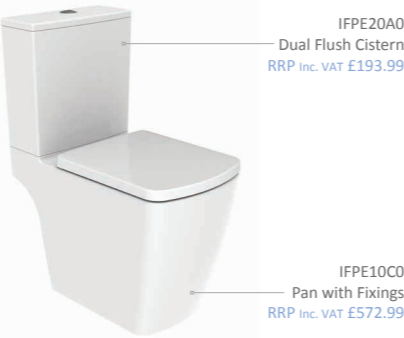

Rimless Comfort Height Standard Close Coupled Pan and Cistern
360(w) x 810(h) x 620(d) mm
RRP Inc. VAT £766.98

IFROWCR03
Seat not included.