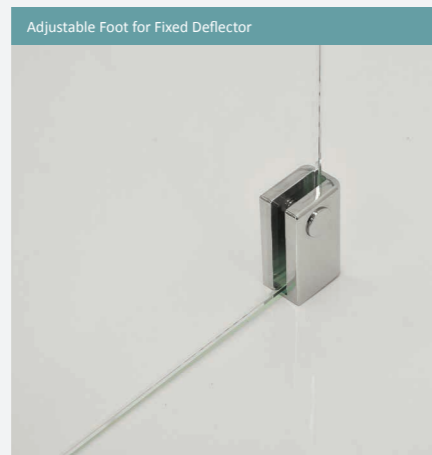

Round Brace Bars

Square Brace Bars

Deflector Panel Features

Deflector panels can be added to your wetroom panel to increase the water integrity for your wetroom. Select between fixed or pivoting deflector panels. The pivoting deflector panel rotates through 180° with a smooth pivot motion, it is reversible and when not in use be folded flat against the glass to improve access into the shower. The fixed deflector panel is supplied with a chromed brass foot with a soft rubber base which is cut down to size on site to suit the shower tray, with a height of 2000mm and available in 8mm or 10mm glass thickness the deflector panel makes it an ideal addition to your wetroom.

Description	Size mm	Silver Code	Black	Brushed Brass	Brushed Nickel	RRP Inc. VAT
Round Brace Bars (only available in Bright Silver finish)						
Low Level Brace Kit*	1030	MBBK4590				£92.99
Side Panel Brace Kit (use with LBBK4590)	1000	MBBKT90				£92.99
Ceiling Brace Kit	1030	MBBKC50				£88.99
Floor to Ceiling Brace Kit	2700 (h)	MF2C8KIT				£99.99
Low Level Brace Kit (90° only)	1030	MBBK90				£49.99
Square Brace – Bright Silver Finish						
Low Level Brace Kit*	1030	MBBK4590SQ	•	•	•	£92.99
Side Panel Brace Kit (use with LBBK4590)	1000	MBBKT90SQ	•	•	•	£92.99
Ceiling Brace Kit	1030	MBBKC50SQ	•	•	•	£88.99
Floor to Ceiling Brace Kit	2700 (h)	MF2C8KITSQ	•			£99.99