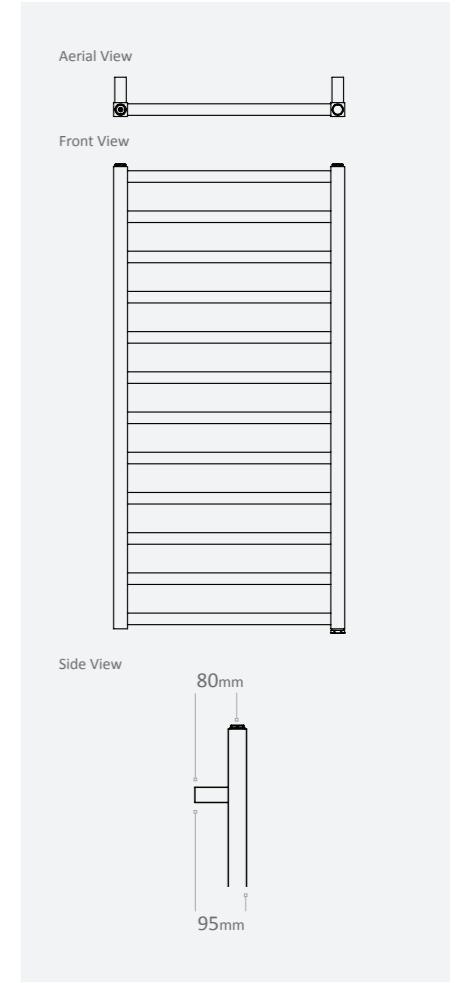

Straight Vertical

Code	Height mm	Width mm	Elements	Watts	BTU's	RRP Inc. VAT
Chrome						
MDLSHAN001C	1000	500	12	257	877	£583.99
MDLSHAN002C	1165	500	15	314	1071	£634.99
MDLSHAN003C	1165	600	15	365	1245	£699.99
MDLSHAN004C	1700	500	20	434	1481	£852.99
MDLSHAN005C	1700	600	20	520	1774	£944.99
White						
MDLSHAN001W	1000	500	12	409	1396	£388.99
MDLSHAN002W	1165	500	15	420	1433	£427.99
MDLSHAN003W	1165	600	15	437	1491	£466.99
MDLSHAN004W	1700	500	20	501	1709	£544.99
MDLSHAN005W	1700	600	20	601	2051	£557.99
Colour						
MDLSHAN001	1000	500	12	409	1396	£649.99
MDLSHAN002	1165	500	15	420	1433	£677.99
MDLSHAN003	1165	600	15	437	1491	£704.99
MDLSHAN004	1700	500	20	501	1709	£865.99
MDLSHAN005	1700	600	20	601	2051	£902.99

Outputs based on Delta t50.

Shannon Features

- Square towel warmer
- Equally spaced cross bars
- Available in a chrome, white or colour finish
- Available in multiple sizes

Available Colours

Matching Coloured Valves (Pairs)

Code	Description of Valve	RRP Inc. VAT
Valves		
MDL15AN	Angled 1/2" x 15mm	£95.99
MDL15ST	Straight 1/2" x 15mm	£95.99

Please ensure your selected colour number and name is included on your order. E.g. for an 1000 x 500mm Towel Rail Matt Black quote the code MDLSHAN001MB. Order your matching valves the same way by adding the colour after the code.