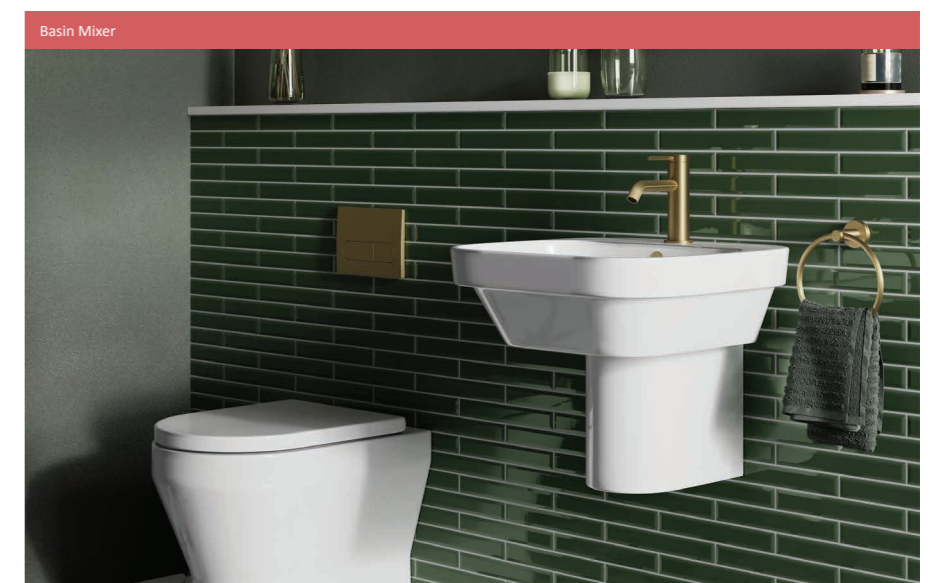

Storm Brushed Brass | Taps

INF.STORM.001BB
Low Pressure

Basin Mixer
Brushed Brass Finish
RRP Inc. VAT £220.99

INF.STORM.002BB
Low Pressure

Tall Basin Mixer
Brushed Brass Finish
RRP Inc. VAT £291.99

INF.STORM.008BB
Medium Pressure

Bath Shower Mixer 2 Tap Hole
Brushed Brass Finish
RRP Inc. VAT £536.99

INF.STORM.009BB
High Pressure

Floor Standing Bath Shower Mixer
Brushed Brass Finish
RRP Inc. VAT £933.99