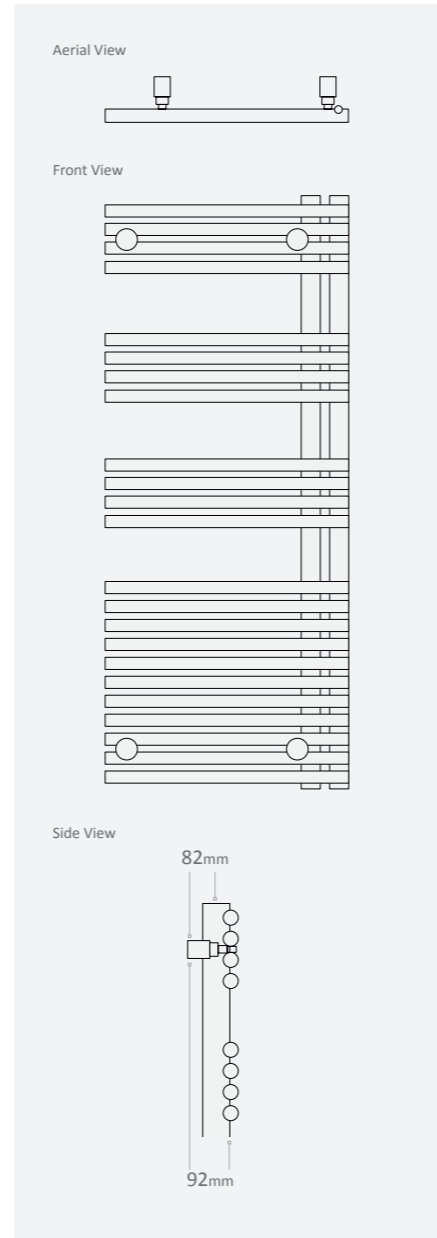

Straight

Code	Height mm	Width mm	Elements	Watts	BTU's	Colour RRP Inc. VAT	White RRP Inc. VAT
Left Hand: White | Titane | Anthracite | Matt Black							
KURL120050	1161	496	23	547	1867	£477.99	£406.99
KURL120060	1161	596	23	628	2143	£508.99	£433.99
KURL170050	1681	496	34	778	2655	£574.99	£488.99
KURL170060	1681	596	34	894	3051	£621.99	£529.99
Right Hand: White | Titane | Anthracite | Matt Black							
KURR120050	1161	496	23	547	1867	£477.99	£406.99
KURR120060	1161	596	23	628	2143	£508.99	£433.99
KURR170050	1681	496	34	778	2655	£574.99	£488.99
KURR170060	1681	596	34	894	3051	£621.99	£529.99

Kura Features

- Outputs tested to EN442
- All products CE approved
- High quality materials and engineering
- Dual energy options

Available Colours

Please ensure your selected colour number and name is included on your order. E.g. for an 1161 x 496mm Towel Rail Matt Black quote the code KURL120050MB.