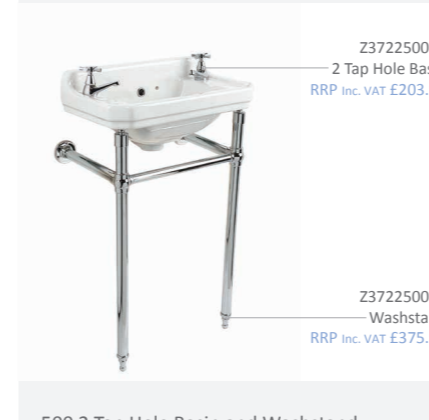

Soft Close Seats with Chrome Hinges
374(w) x 30(h) x 424(d) mm

Z373910005
Taps not included see pages 28 – 47.