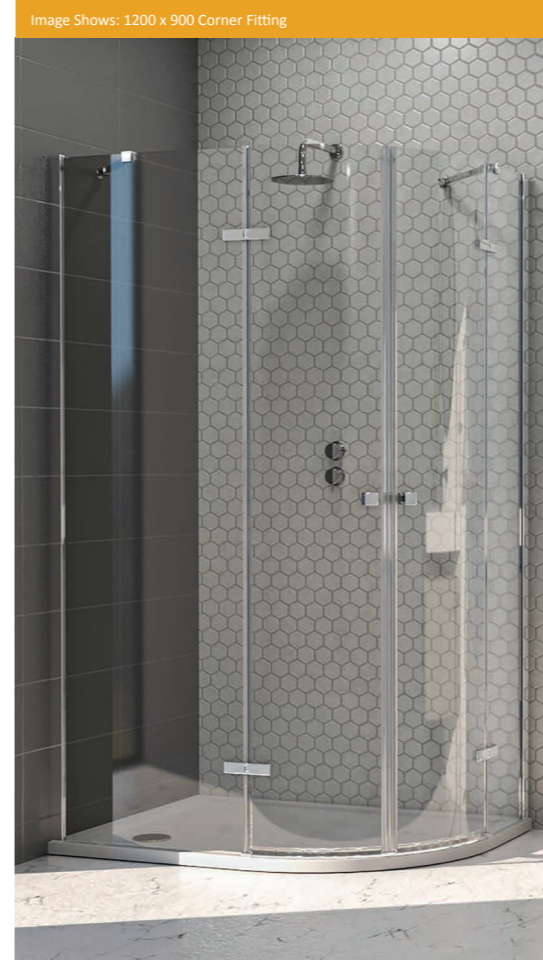

Enamour 8mm Frameless Two Door Quadrant Features

Timeless, the Enamour 8mm Two Door Quadrant elegantly blends beautifully curved doors, flush-fit hinges and a metal handle with tactile soft-touch inlay into a sleek frameless design. Push-fit profiles ensure easy and quick installation.

- Height: 2000mm
- Thickness: 8mm
- Frameless design for a minimal look
- Anticalc coating for easy cleaning
- Chrome flush-fit hinges
- Chrome metal handles with soft touch inlay
- Adjustable brace bar
- Push fit profiles – easy to fit

Corner and Alcove Fitting

Size mm	Description	Adjustment mm	Door Aperture mm	Code	RRP Inc. VAT
800 x 800	Two Door Quad	765 – 785 / 765 – 785	720	IN01468	£1237.99
900 x 900	Two Door Quad	865 – 885 / 865 – 885	720	IN01475	£1361.99
1200 x 800	Two Door Offset Quad	765 – 785m / 1165 – 1185	720	IN01482	£1485.99
1200 x 900	Two Door Offset Quad	865 – 885 / 1165 – 1185	720	IN01499	£1609.99