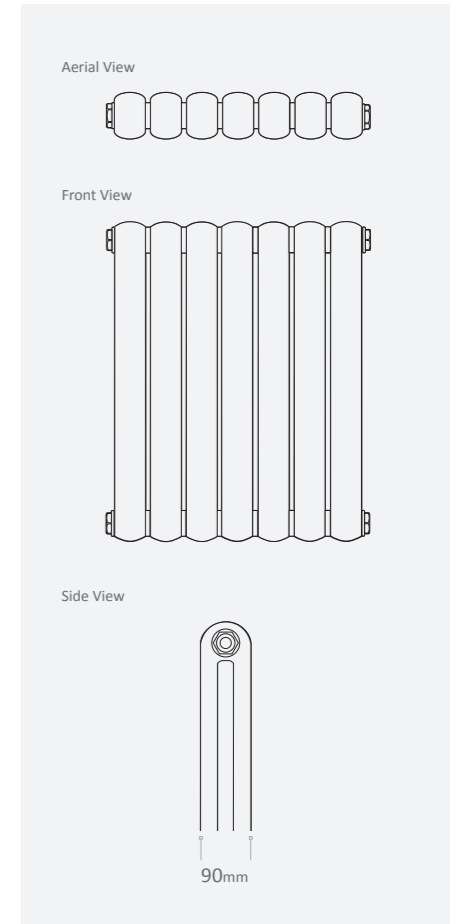

Contemporary Vertical and Horizontal

Code	Height mm	Width mm	Elements	Watts	BTU's	RRP Inc. VAT
White						
MDLISLA001W	450	506	7	398	1358	£509.99
MDLISLA002W	450	784	11	625	2132	£707.99
MDLISLA003W	450	993	14	796	2716	£1060.99
MDLISLA004W	450	1202	17	966	3296	£1236.99
MDLISLA005W	550	506	7	505	1723	£586.99
MDLISLA006W	550	784	11	793	2705	£807.99
MDLISLA007W	550	993	14	1009	3443	£1148.99
MDLISLA008W	550	1202	17	1226	4183	£1424.99
MDLISLA009W	1800	230	3	922	3147	£584.99
MDLISLA010W	1800	370	5	1538	5245	£929.99
MDLISLA011W	1800	510	7	2153	7344	£1247.99

Code	Height mm	Width mm	Elements	Watts	BTU's	RRP Inc. VAT
Anthracite						
MDLISLA001A	450	506	7	398	1358	£509.99
MDLISLA002A	450	784	11	625	2133	£707.99
MDLISLA003A	450	993	14	796	2716	£1060.99
MDLISLA004A	450	1202	17	966	3296	£1236.99
MDLISLA005A	550	506	7	505	1723	£586.99
MDLISLA006A	550	784	11	793	2706	£807.99
MDLISLA007A	550	993	14	1009	3443	£1148.99
MDLISLA008A	550	1202	17	1226	4183	£1424.99
MDLISLA009A	1800	230	3	922	3146	£584.99
MDLISLA010A	1800	370	5	1538	5248	£929.99
MDLISLA011A	1800	510	7	2153	7346	£1247.99

Code	Length mm	Width mm	RRP Inc. VAT
Towel Bar			
MDLISLATB001 (Add A for anthracite, W for white or C for chrome)	200	60	£119.99
MDLISLATB002 (Add A for anthracite, W for white or C for chrome)	340	60	£119.99
MDLISLATB003 (Add A for anthracite, W for white or C for chrome)	480	60	£119.99

Isla Features

- Vertical radiator with a modern twist
- High heat output
- Available in multiple sizes
- Available in both white and anthracite

Outputs based on Delta t50.