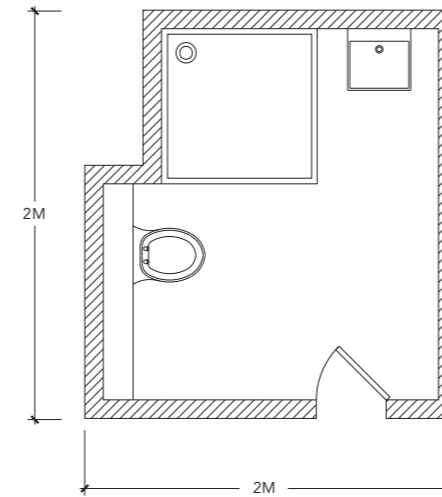

Family Bathroom

Sharing a family bathroom requires a carefully planned space. Keep in mind the number of people who will be using the room. Choosing the right furniture and storage is vital to contain the clutter and ensure a stylish space.