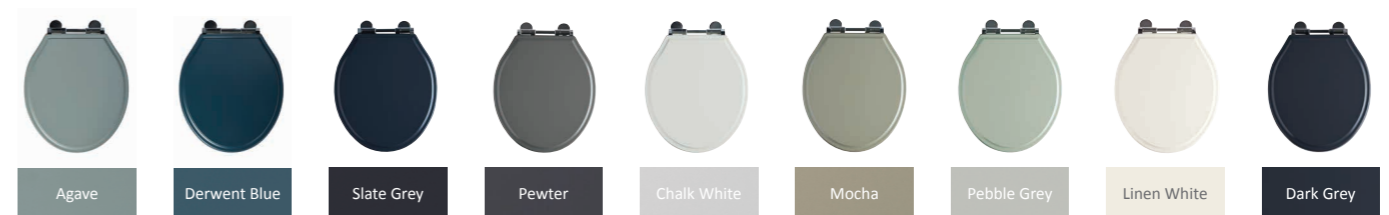

Bath Panels | Accessories

Traditional 1700 front panel 1695(l) x 500(h) mm RRP inc. VAT £257.99	Traditional 700 End Panel 695(l) x 500(h) mm RRP inc. VAT £142.99

Code	Description	RRP inc. VAT	Code	Description	RRP inc. VAT
MDLJ010	1700 Bath Front Panel Agave	£257.99	MDLJ016	700 End Panel Agave	£142.99
MDLJ011	1700 Bath Front Panel Derwent Blue	£257.99	MDLJ017	700 End Panel Derwent Blue	£142.99
MDLJ012	1700 Bath Front Panel Slate Grey	£257.99	MDLJ018	700 End Panel Slate Grey	£142.99
MDLJ013	1700 Bath Front Panel Pewter	£257.99	MDLJ019	700 End Panel Pewter	£142.99
MDLJ014	1700 Bath Front Panel Chalk White	£257.99	MDLJ020	700 End Panel Chalk White	£142.99
MDLJ015	1700 Bath Front Panel Mocha	£257.99	MDLJ021	700 End Panel Mocha	£142.99
MDLJ022	1700 Bath Front Panel Linen White	£257.99	MDLJ026	700 End Panel Linen White	£142.99
MDLJ023	1700 Bath Front Panel Pebble Grey	£257.99	MDLJ027	700 End Panel Pebble Grey	£142.99
MDLJ024	1700 Bath Front Panel Dark Grey	£257.99	MDLJ028	700 End Panel Dark Grey	£142.99
MDLJ025	1700 Bath Front Panel Mineral Blue	£257.99	MDLJ029	700 End Panel Mineral Blue	£142.99

All bath panels include matching height adjustable plinths. Height adjustable range 450 – 590mm.

MDLB074
Brass Hinge Set Slimline
RRP inc. VAT £38.99

MDLB073
Black Hinge Set Slimline
RRP inc. VAT £22.99

For use with seats on pages 144 – 147.

Toilet Seats | Accessories

MDLH002

Painted Soft Close Toilet Seat
375(w) x 60(h) x 428(d) mm
RRP inc. VAT £152.99

Seat Features

- Fully adjustable soft close bar hinge
- Highly durable polyurethane painted finish
- Top and under fixings
- Will fit most standard shaped WCs
- Non-slip lid and ring buffers
- Manufactured from sturdy 18mm MDF