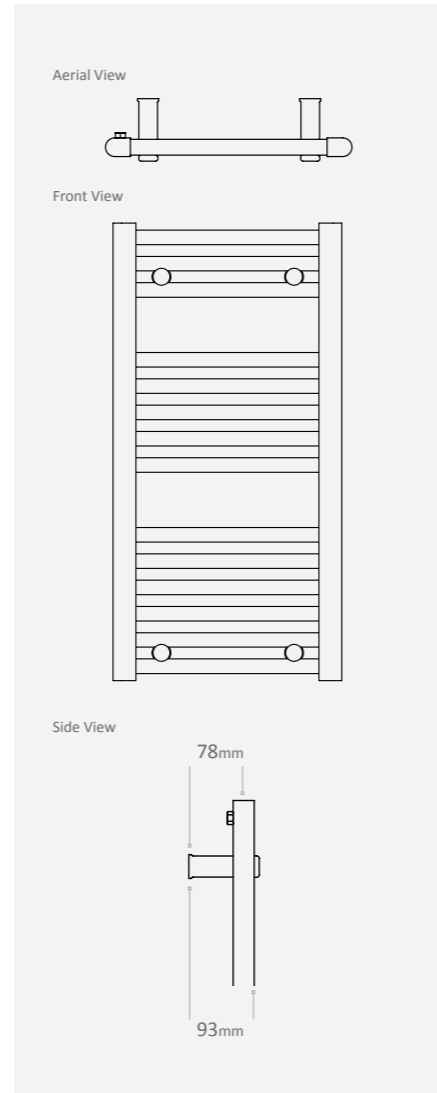

Straight Vertical

Code	Height mm	Width mm	Elements	Watts	BTU's	RRP Inc. VAT
Chrome						
AMFL08030CP	800	300	14	117	604	£170.99
AMFL08040CP	800	400	14	226	771	£203.99
AMFL08050CP	800	500	14	275	938	£212.99
AMFL08060CP	800	600	14	324	1105	£238.99
AMFL10050CP	1000	500	18	351	1198	£275.99
AMFL10060CP	1000	600	18	414	1413	£302.99
AMFL12030CP	1200	300	22	273	931	£242.99
AMFL12040CP	1200	400	22	350	1194	£288.99
AMFL12050CP	1200	500	22	428	1460	£304.99
AMFL12060CP	1200	600	22	505	1723	£337.99
AMFL15050CP	1500	500	28	534	1822	£374.99
AMFL15060CP	1500	600	28	631	2153	£421.99
AMFL18040CP	1800	400	34	521	1778	£382.99
AMFL18050CP	1800	500	34	638	2177	£438.99
AMFL18060CP	1800	600	34	754	2573	£493.99

Amur Features

- Straight multirail available as vertical or horizontal versions
- 25mm horizontal tubes
- Flat tops and rear air-vent
- Available in multiple sizes

Code	Height mm	Width mm	Elements	Watts	BTU's	RRP Inc. VAT
Chrome						
AMFL01	400	1000	7	200	682	£246.99
AMFL02	500	1000	9	256	873	£283.99
AMFL03	600	1000	10	288	983	£306.99

Outputs based on Delta t50.

Curved Vertical

Code	Height mm	Width mm	Elements	Watts	BTU's	RRP Inc. VAT
Chrome						
URCL08050CP	800	500	14	275	938	£232.99
URCL08060CP	800	600	14	324	1105	£265.99
URCL10050CP	1000	500	18	351	1198	£281.99
URCL10060CP	1000	600	18	414	1413	£308.99
URCL12050CP	1200	500	22	428	1460	£329.99
URCL12060CP	1200	600	22	505	1723	£359.99
URCL15050CP	1500	500	28	534	1822	£401.99
URCL15060CP	1500	600	28	631	2153	£446.99
URCL18050CP	1800	500	34	638	2177	£458.99
URCL18060CP	1800	600	34	754	2573	£522.99

Ural Features

- Curved version of the straight multirail Amur
- 25mm horizontal tubes
- Flat tops and rear air-vent
- Available in multiple sizes

Outputs based on Delta t50.