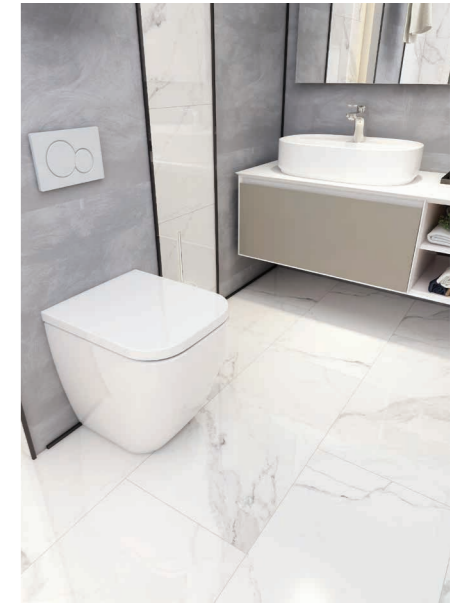

Seat not included.

Code	Description	Description mm	RRP Inc. VAT
IFCA60CB	Rimless Wall Hung Pan	345(w) x 340(h) x 520(d)	£540.99
IFCA60A1	520 Wall Hung Pan	345(w) x 340(h) x 520(d)	£480.99
IFCA60A0	Short Projection Wall Hung Pan	345(w) x 340(h) x 470(d)	£494.99

IFCA90A0
Taps not included.

Wall Hung Bidet
360(w) x 300(h) x 500(d) mm
RRP Inc. VAT £429.99

IFCA80A0
Taps not included.

Bidet with Fixings
345(w) x 340(h) x 500(d) mm
RRP Inc. VAT £389.99

IFCA40A1
Taps not included see pages 28 – 47.

400 1 Tap Hole Cloakroom Basin
400(w) x 120(h) x 325(d) mm
RRP Inc. VAT £181.99

IFCABAS1
Taps not included see pages 28 – 47.

560 1 Tap Hole Basin with Full Pedestal
IFCA40B1 – 560(w) x 140(h) x 450(d) mm
IFCA70A0 – 200(w) x 710(h) x 200(d) mm
RRP Inc. VAT £362.98

IFCABAS2
Taps not included see pages 28 – 47.

560 1 Tap Hole Basin with Semi Pedestal
IFCA40B1 – 560(w) x 140(h) x 450(d) mm
IFCA71B0 – 200(w) x 230(h) x 200(d) mm
RRP Inc. VAT £349.98

IFCA30E0

Duraplast Slimline Seat
358(w) x 30(h) x 430(d) mm
RRP Inc. VAT £129.99

IFCA30B0

Duraplast Soft Close Standard Quick Release Seat
358(w) x 45(h) x 430(d) mm
RRP Inc. VAT £81.99