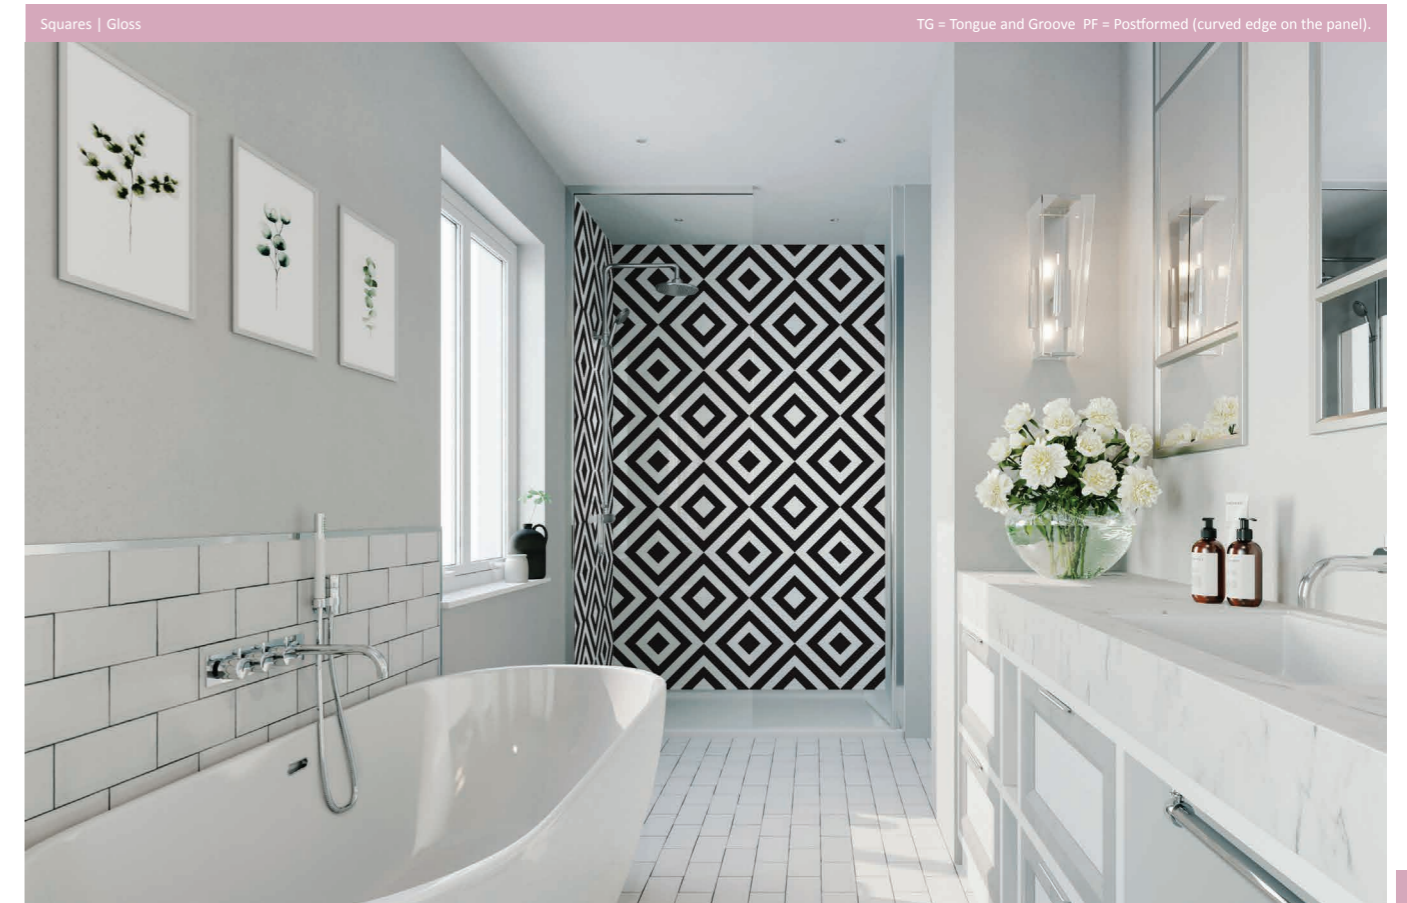

Acrylic Patterns | Shower Panelling

The ultimate modern wall panel, our acrylic panels are the perfect alternative to glass, saving you both time and money.

Features

- Easy to fit
- Easy to clean
- No grout, so no mould
- Polished silver trims
- Fully waterproof system
- Available in 1200(w) x 2400(h) x 4(d) mm