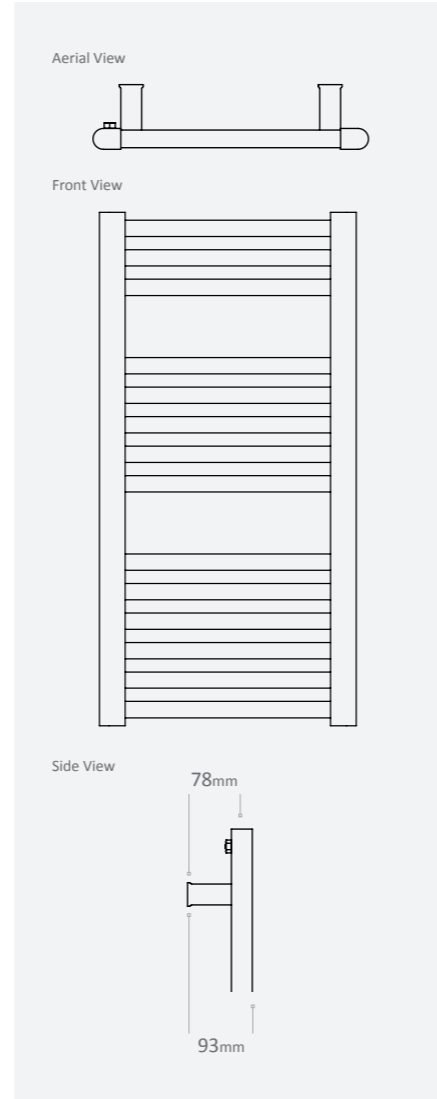

Straight Vertical

Code	Height mm	Width mm	Elements	Watts	BTU's	RRP Inc. VAT
ELFL08040	800	400	14	346	1181	£242.99
ELFL08050	800	500	14	420	1433	£265.99
ELFL12030	1200	300	22	424	1447	£292.99
ELFL12050	1200	500	22	663	2262	£336.99
ELFL12060	1200	600	22	783	2672	£364.99
ELFL15050	1500	500	28	820	2797	£393.99
ELFL18050	1800	500	34	969	3306	£459.99

Elbe Features

- Straight multirail available in nine modern contemporary colours
- 25mm horizontal tubes
- Flat tops and rear air-vent
- Available in multiple sizes

Available Colours

Matching Coloured Valves (Pairs)

Code	Description of Valve	RRP Inc. VAT
Valves		
MDL15AN	Angled 1/2" x 15mm	£95.99
MDL15ST	Straight 1/2" x 15mm	£95.99

Please ensure your selected colour number and name is included on your order. E.g. for an 800 x 500mm Straight Matt Black Vertical Towel Rail quote the code ELFL08050MB. Order your matching valves the same way by adding the colour after the code.

Outputs based on Delta t50.