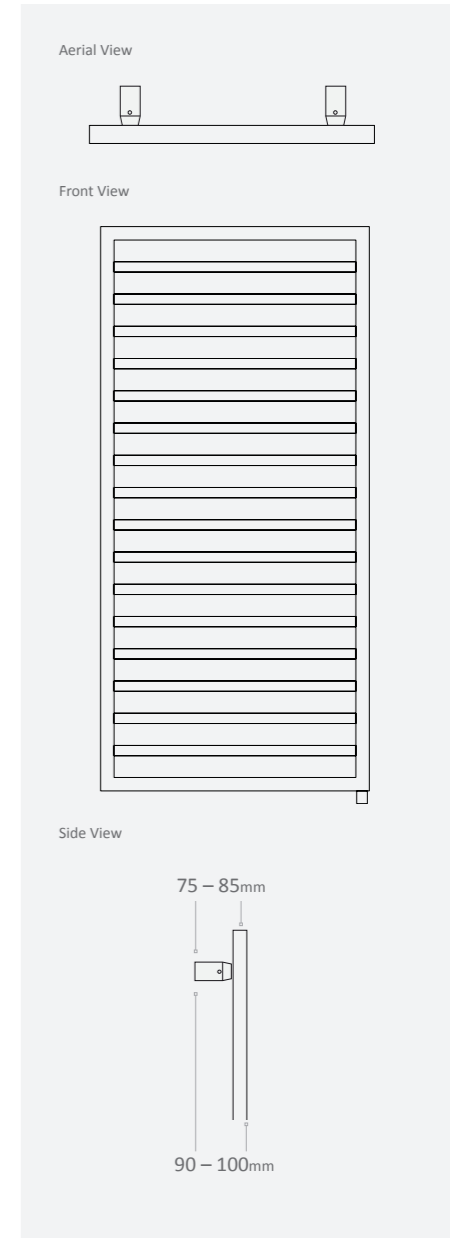

Kura Features

- Outputs tested to EN442
- All products CE approved
- High quality materials and engineering
- Dual energy options

Available Colours

Please ensure your selected colour number and name is included on your order. E.g. for an 1161 x 496mm Towel Rail Matt Black quote the code KURL120050MB.