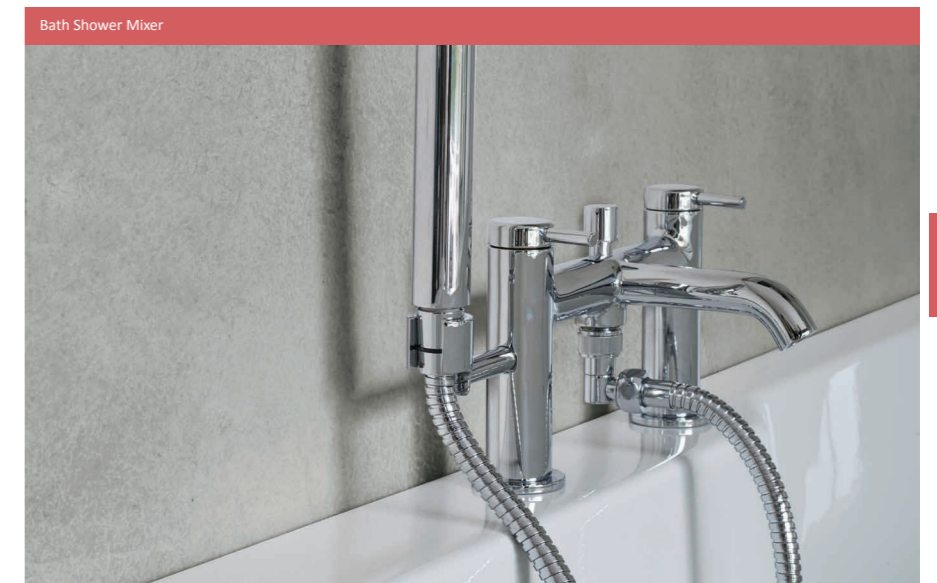

INF.STORM.008CP
Medium Pressure

Bath Shower Mixer 2 Tap Hole
Chrome Finish
RRP Inc. VAT £466.99

INF.STORM.009CP
High Pressure

Floor Standing Bath Shower Mixer
Chrome Finish
RRP Inc. VAT £816.99

Storm Matt Black | Taps