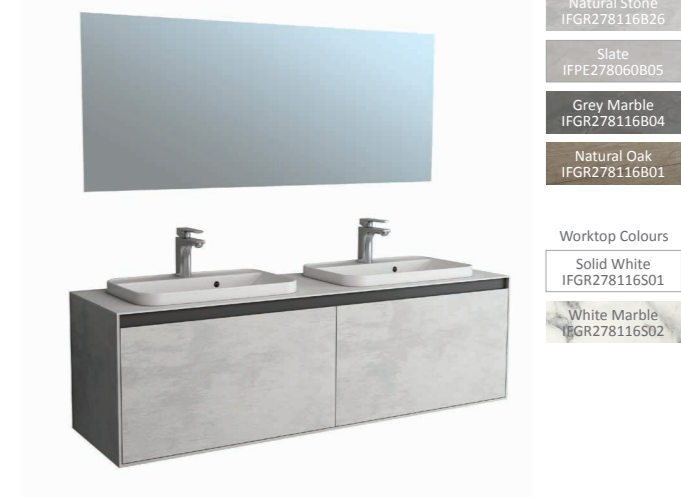

Mirror IFGR2781M15
Mirror Dimensions 1500(w) x 600(h) mm | Unit Dimensions 1600(w) x 490(h) x 480(d) mm