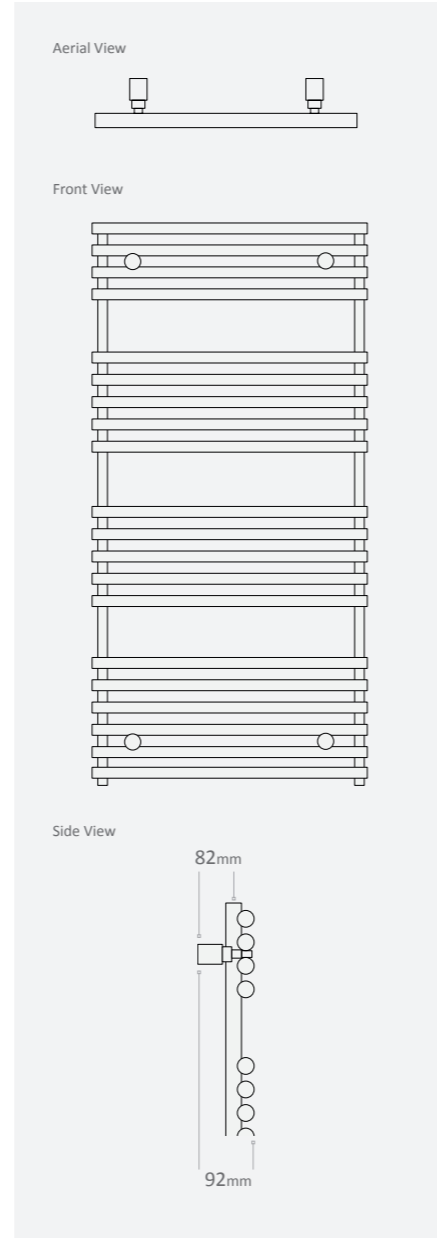

Straight

Code	Height mm	Width mm	Elements	Watts	BTU's	RRP Inc. VAT
TT: Titane | Anthracite						
TON07005005	675	496	13	347	1184	£247.99
TON10005005	1035	496	20	518	1767	£293.99
TON14005005	1355	496	26	666	2271	£336.99
TON14006005	1355	596	26	786	2680	£368.99
TON16005005	1635	496	31	795	2710	£368.99
TON16006005	1635	596	31	938	3198	£407.99
TT Lux: Quartz White | Matt Black | Gold Look | Pacific Blue | Hammered Black Silver | Blush Pink						
TONL07005005	675	496	13	347	1184	£247.99
TONL10005005	1035	496	20	518	1767	£293.99
TONL14005005	1335*	496	26	666	2272	£336.99
TONL14006005	1355	596	26	786	2682	£368.99
TONL16005005	1635*	496	31	795	2713	£368.99
TONL16006005	1635	596	31	938	3200	£407.99

Tone Features

- Outputs tested to EN442
- All products CE approved
- High quality materials and engineering
- Dual energy options

Tone Available Colours

Tone Lux Available Colours

Please ensure your selected colour number and name is included on your order. E.g. for an 675 x 496mm Towel Rail Matt Black quote the code TON0700500MB.

*Gold Look, Pacific Blue, Hammered Black Silver and Blush Pink only available in 1335 x 496mm and 1635 x 496mm.

Outputs based on Delta t50.

Code	Description of Valve Pack	Chrome RRP Inc. VAT	Anthracite RRP Inc. VAT	Colours RRP Inc. VAT	Code	Description of Valve	Colours RRP Inc. VAT
INFV1	Angled Round Valve Pack	£30.99	£38.99	£40.99	INFPACK100	INFPACK Immersion Heaters 100w Element | Length 304mm	£197.99
INFV2	Straight Round Valve Pack	£30.99	£40.99	£40.99	INFPACK150	INFPACK Immersion Heaters 150w Element | Length 304mm	£197.99
INFV3	Corner Round Valve Pack	£52.99	£54.99	£56.99	INFPACK200	INFPACK Immersion Heaters 200w Element | Length 399mm	£197.99
INFV4	Angled Square Valve Pack	£52.99	N/A	N/A	INFPACK300	INFPACK Immersion Heaters 300w Element | Length 377mm	£197.99
INFV5	Straight Square Valve Pack	£52.99	N/A	N/A	INFPACK400	INFPACK Immersion Heaters 400w Element | Length 416mm	£197.99
INFV6	Corner Square Valve Pack	£72.99	N/A	N/A	INFPACK500	INFPACK Immersion Heaters 500w Element | Length 496mm	£197.99
					INFPACK600	INFPACK Immersion Heaters 600w Element | Length 581mm	£197.99

For Radiators on pages 252 – 256.
Please ensure your selected colour number and name is included on your order. E.g. for an Angled Round Valve Pack in Anthracite quote the code INFV1AN.

White

Chrome (Add CH)

Volcanic (Add VO)

Anthracite (Add AN)

Matt Black (Add MB)