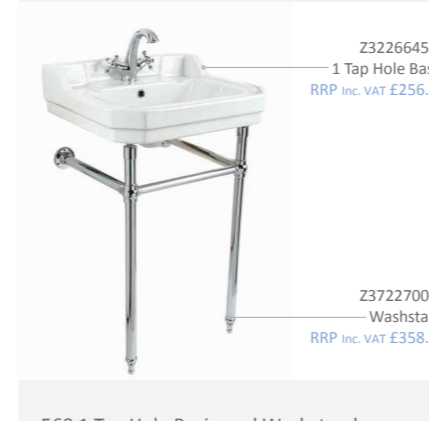

Z372250002
2 Tap Hole Basin
RRP Inc. VAT £213.99

Z372250050
Washstand
RRP Inc. VAT £358.99

610 2 Tap Hole Basin and Washstand
Basin – 610(w) x 250(h) x 506(d) mm
Washstand – 544(w) x 755(h) x 443(d) mm
RRP Inc. VAT £643.98

Z373910006
Taps not included see pages 28 – 47.