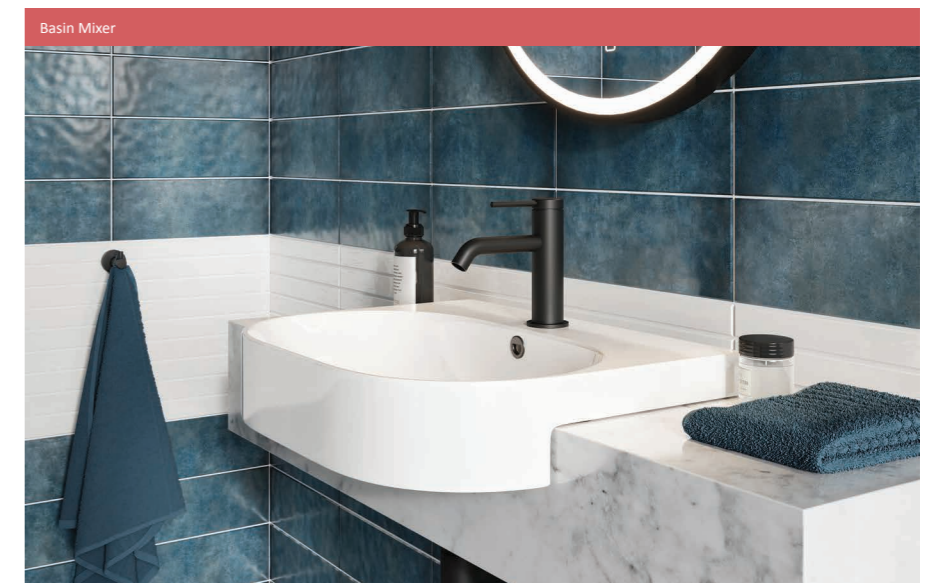

Storm Matt Black | Taps

INF.STORM.001MB
Low Pressure

Basin Mixer
Matt Black Finish
RRP Inc. VAT £220.99

INF.STORM.002MB
Low Pressure

Tall Basin Mixer
Matt Black Finish
RRP Inc. VAT £291.99

INF.STORM.008MB
Medium Pressure

Bath Shower Mixer 2 Tap Hole
Matt Black Finish
RRP Inc. VAT £536.99

INF.STORM.009MB
High Pressure

Floor Standing Bath Shower Mixer
Matt Black Finish
RRP Inc. VAT £933.99