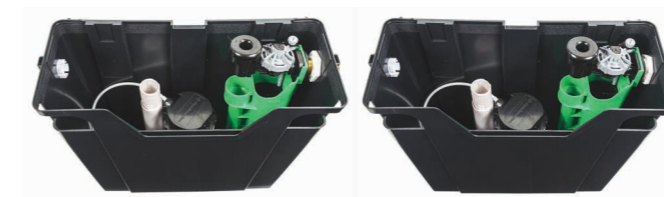

Brass INF1232 | Plastic INF1234

Round Dual Flush Button included

Compact Cistern – Delayed Fill
Brass RRP Inc. VAT £125.99 Plastic RRP Inc. VAT £113.99

- The cistern is Pre-assembled for quick installation with an easy install mounting bracket
- Fits narrow 500mm furniture
- 'Twist & Release' flush valve action
- 'Click & Release' cable release mechanism for easy maintenance
- Water saving 6/4 litre dual flush valve with adjustable 4.5/3 litre dual flush