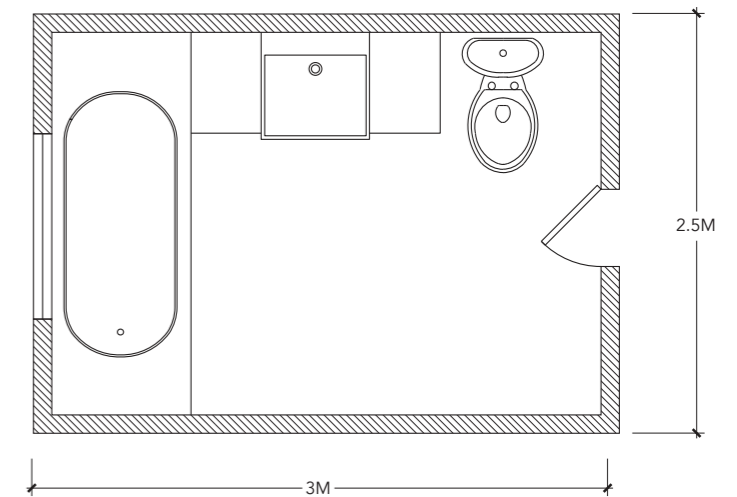

Family Bathroom

Sharing a family bathroom requires a carefully planned space. Keep in mind the number of people who will be using the room. Choosing the right furniture and storage is vital to contain the clutter and ensure a stylish space.