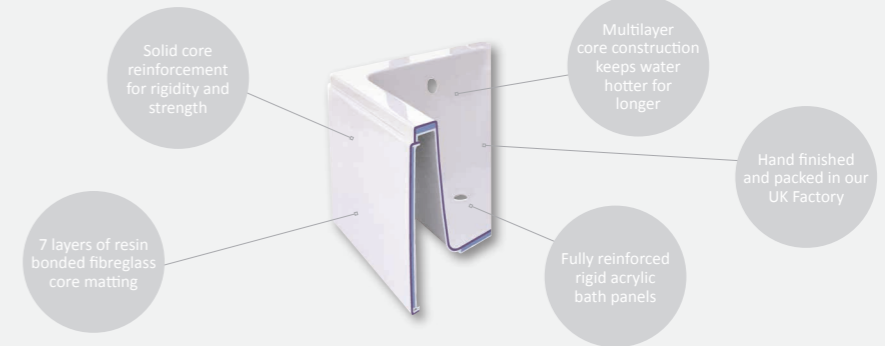

Baths of Strength and Beauty