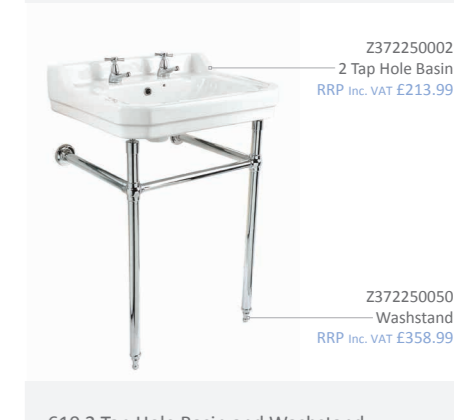

Z372250015
2 Tap Hole Basin
RRP Inc. VAT £256.99

Z372270010
Washstand
RRP Inc. VAT £358.99

560 2 Tap Hole Basin and Washstand
Basin – 560(w) x 245(h) x 480(d) mm
Washstand – 474(w) x 745(h) x 423(d) mm
RRP Inc. VAT £530.98

Z373910004
Taps not included see pages 28 – 47.