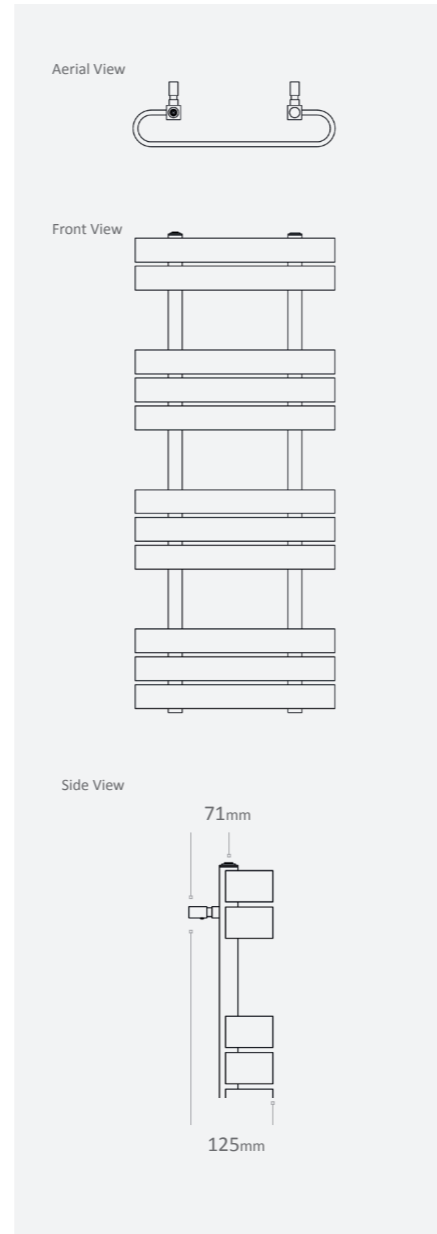

Please ensure your selected colour number and name is included on your order. E.g. for an 800 x 500mm Towel Rail Matt Black quote the code MDLTOWY001MB. Order your matching valves the same way by adding the colour after the code.