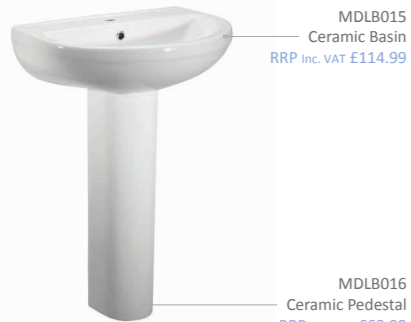

545 1 Tap Hole Basin with Pedestal
545(w) x 870(h) x 440(d) mm
RRP Inc. VAT £178.98

MDLB012
Seat not included.