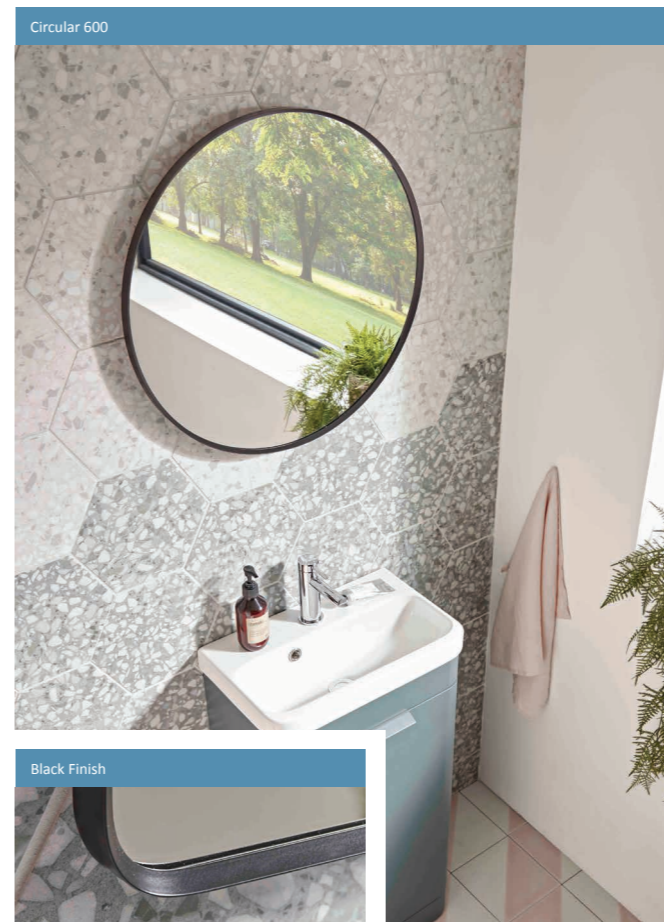

Tone | Mirrors