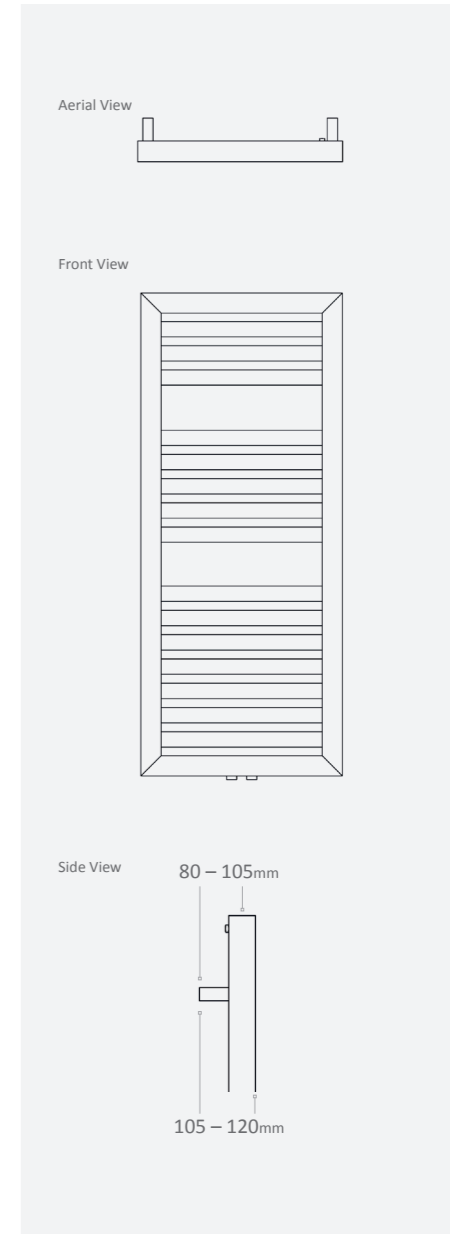

Straight Vertical

Code	Height mm	Width mm	Elements	Watts	BTU's	Matt Black RRP Inc. VAT	White Sparkle RRP Inc. VAT
Matt Black and White Sparkle							
MDLTOWY001	800	500	10	447	1525	£703.99	£723.99
MDLTOWY002	1200	500	15	628	2143	£877.99	£900.99
MDLTOWY003	1500	500	19	770	2627	£996.99	£1023.99

Towy Features

- 50mm square frame with 38mm horizontal tubes
- Available in 3 sizes
- 50mm pipe centres

Available Colours

Matching Coloured Valves (Pairs)

Code	Description of Valve	RRP Inc. VAT
Valves		
MDL15AN	Angled 1/2" x 15mm	£95.99
MDL15ST	Straight 1/2" x 15mm	£95.99

Please ensure your selected colour number and name is included on your order. E.g. for an 800 x 500mm Towel Rail Matt Black quote the code MDLTOWY001MB. Order your matching valves the same way by adding the colour after the code.