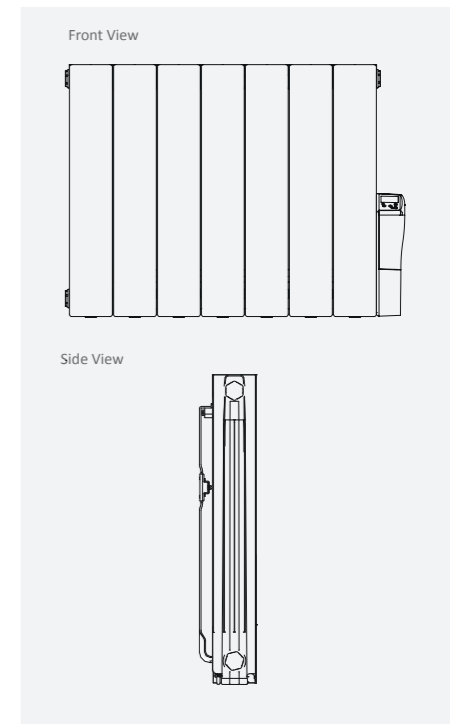

Witham | Electric Radiators

Electric Radiator

Code	Height mm	Width mm	Elements	Watts	RRP Inc. VAT
White					
WIT050036	575	354	3	500	£713.99
WIT075046	575	454	4	750	£778.99
WIT100056	575	554	5	1000	£877.99
WIT125076	575	754	7	1250	£1028.99
WIT150086	575	854	8	1500	£1139.99
WIT200116	575	1154	11	2000	£1399.99

Witham Features

- Fast response electric radiator
- Lightweight and easy to install
- Open window detection
- Internal thermostat proactively reacts to sensor information

Open Window Detection

The Integral control unit recognises if a window has been opened for an extended period and switches the radiator off. Once the window is closed, the radiator returns to normal operation.