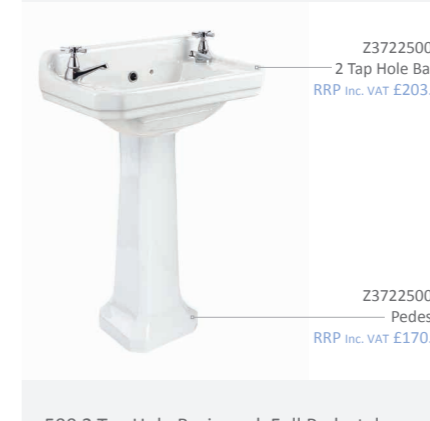

Z322664570
1 Tap Hole Basin
RRP Inc. VAT £256.99

Z372270010
Washstand
RRP Inc. VAT £358.99

560 1 Tap Hole Basin and Washstand
Basin - 560(w) x 245(h) x 480(d) mm
Washstand - 474(w) x 745(h) x 423(d) mm
RRP Inc. VAT £614.98

Z373910008
Taps not included see pages 28 – 47.