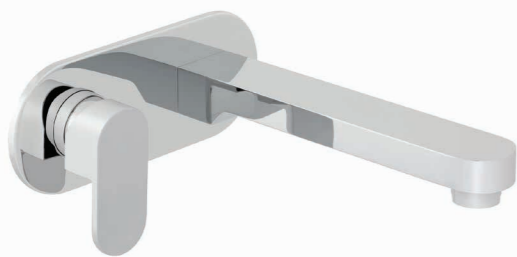

MDL-PEL-003
Low Pressure

Wall Mounted Basin Mixer
Chrome Finish
RRP Inc. VAT £343.99