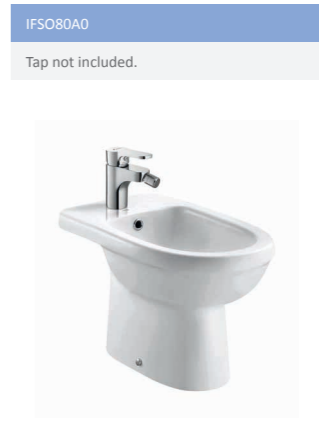

Quick Release seats let you easily remove the seat for convenient and hygienic cleaning at the push of a button.

Code	Description	Description mm	RRP inc. VAT
IFBO30A0	Economy Soft Close Seat	360(w) x 45(h) x 423(d)	£100.99
IFBO30B0	Duraplast Soft Close Standard Quick Release Seat	360(w) x 45(h) x 433(d)	£117.99
IFGR30E0	Duraplast Soft Close Wrap Over Slimline Quick Release Seat	358(w) x 30(h) x 450(d)	£129.99
IFGR30C0	Duraplast Soft Close Slimline Quick Release Seat	358(w) x 30(h) x 435(d)	£129.99

IFSOWC01
Seat not included.

IFSO20A0
Dual Flush Cistern
RRP inc. VAT £90.99

IFSO10A0
Pan with Fixings
RRP inc. VAT £213.99