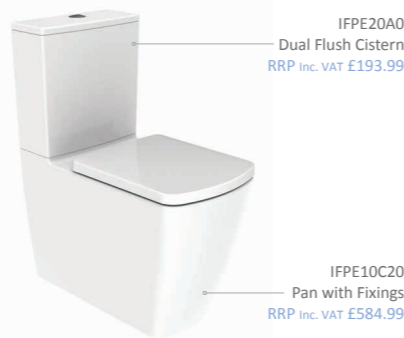

IFPE30B0

Duraplast Soft Close Quick Release Seat
360(w) x 30w(h) x 420(d) mm
RRP Inc. VAT £117.99

IFPEWCR01
Seat not included.

Rimless Comfort Height Fully Back to Wall Close Coupled Pan and Cistern
360(w) x 810(h) x 650(d) mm
RRP Inc. VAT £778.98

IFPEWCR02
Seat not included.