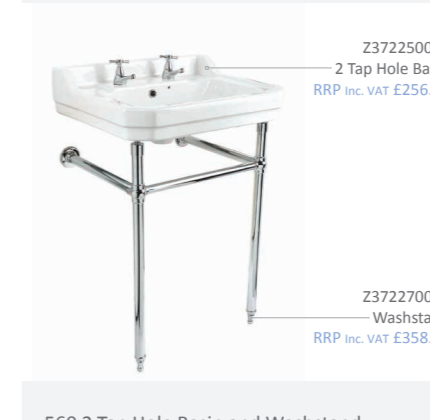

Z372250016
2 Tap Hole Basin
RRP Inc. VAT £203.99

Z372250018
Washstand
RRP Inc. VAT £375.99

500 2 Tap Hole Basin and Washstand
Basin – 500(w) x 245(h) x 310(d) mm
Washstand – 424(w) x 745(h) x 258(d) mm
RRP Inc. VAT £578.98

Z373910007
Taps not included see pages 28 – 47.