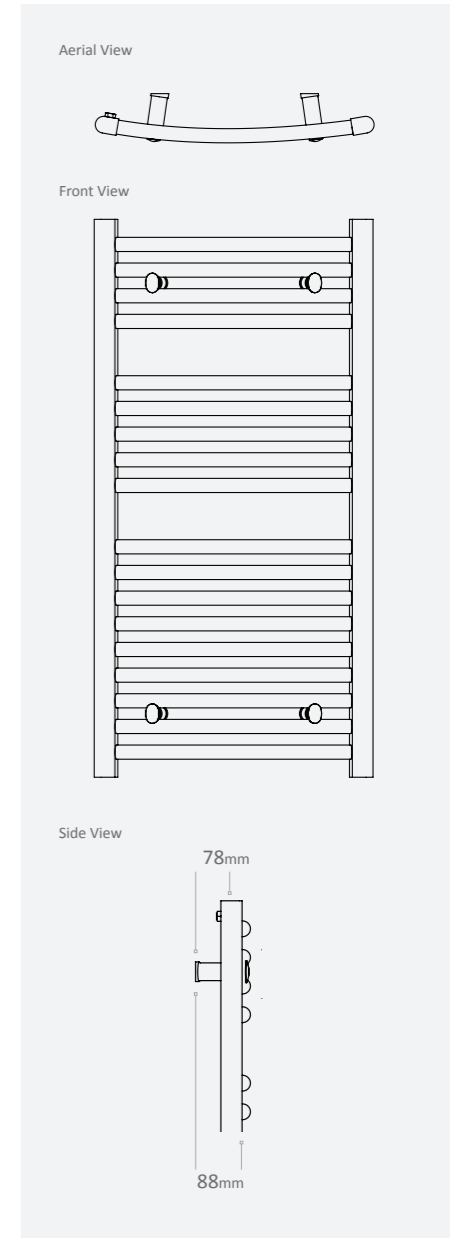

Curved Vertical

Code	Height mm	Width mm	Elements	Watts	BTU's	RRP Inc. VAT
Chrome						
URCL08050CP	800	500	14	275	938	£232.99
URCL08060CP	800	600	14	324	1105	£265.99
URCL10050CP	1000	500	18	351	1198	£281.99
URCL10060CP	1000	600	18	414	1413	£308.99
URCL12050CP	1200	500	22	428	1460	£329.99
URCL12060CP	1200	600	22	505	1723	£359.99
URCL15050CP	1500	500	28	534	1822	£401.99
URCL15060CP	1500	600	28	631	2153	£446.99
URCL18050CP	1800	500	34	638	2177	£458.99
URCL18060CP	1800	600	34	754	2573	£522.99

Ural Features

- Curved version of the straight multirail Amur
- 25mm horizontal tubes
- Flat tops and rear air-vent
- Available in multiple sizes

Outputs based on Delta t50.